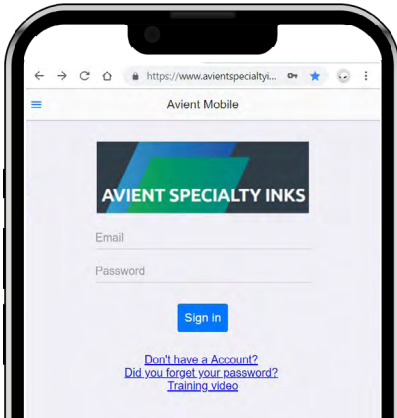

3. Select “IMS3.0 Mobile.”

4. Select the brand and mixing system you need. Enter a text to search, then click in the blue button.

5. Select the color you need from the drop-down list.

6. Enter the quantity and the unit you need. Select “Get Formula” to obtain the formula for the color. Select “Print Formula” to save and print your results.

## INK SELECTOR TOOL

The Ink Selector Tool makes it even easier to find the right Wilflex™ ink for your needs, while providing useful technical information.

1. Go to <https://www.avientspecialtyinks.com/ims-mobile>.

2. Enter your credentials. If you don't have an IMS 3.0 Mobile account or forgot your password, use the hyperlinks at the bottom of the page.

3. Select "Ink Selector Tool"

4. Select the brand you would like to explore.