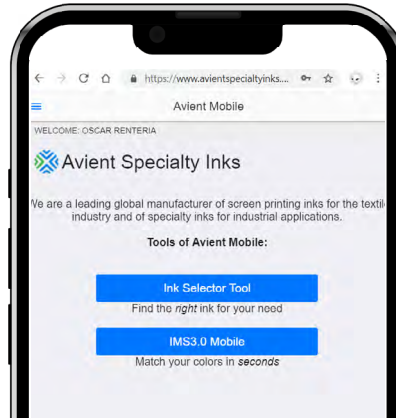

## IMS 3.0 MOBILE

IMS 3.0 Mobile allows you to match Pantone®-approved formulas for Wilflex™ color mixing systems.

1. Go to <https://www.avientspecialtyinks.com/ims-mobile>.

2. Enter your credentials. If you don't have an IMS 3.0 Mobile account or forgot your password, use the hyperlinks at the bottom of the page.

3. Select “IMS3.0 Mobile.”

4. Select the brand and mixing system you need. Enter a text to search, then click in the blue button.

5. Select the color you need from the drop-down list.

6. Enter the quantity and the unit you need. Select “Get Formula” to obtain the formula for the color. Select “Print Formula” to save and print your results.

## INK SELECTOR TOOL

The Ink Selector Tool makes it even easier to find the right Wilflex™ ink for your needs, while providing useful technical information.

1. Go to <https://www.avientspecialtyinks.com/ims-mobile>.

2. Enter your credentials. If you don't have an IMS 3.0 Mobile account or forgot your password, use the hyperlinks at the bottom of the page.

3. Select "Ink Selector Tool"

4. Select the brand you would like to explore.