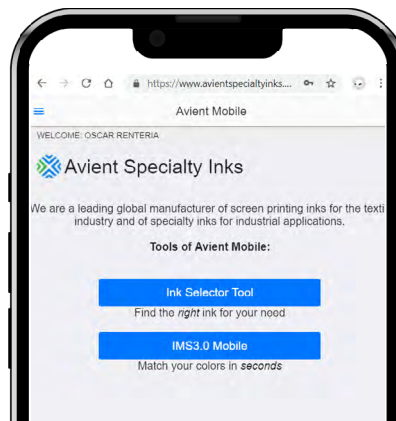

Users of our **Avient Specialty Inks Mobile** app are already accustomed to the ease of access to our Pantone® -approved color formulas from your mobile phone or tablet. Introducing an additional tool for users of Avient Specialty Inks Mobile—the Ink Selector Tool.

You can select the right ink for your needs by searching for the fabric you are printing on and reviewing the options available. After identifying an ink well-suited to your needs, quickly download a product information bulletin (PIB)—all available at your fingertips.

## IMS 3.0 MOBILE

IMS 3.0 Mobile allows you to match Pantone®-approved formulas for Wilflex™ color mixing systems.

1. Go to <https://www.avientspecialtyinks.com/ims-mobile>.

2. Enter your credentials. If you don't have an IMS 3.0 Mobile account or forgot your password, use the hyperlinks at the bottom of the page.