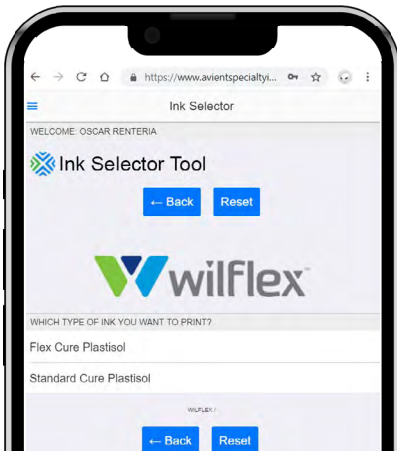

## INK SELECTOR TOOL

The Ink Selector Tool makes it even easier to find the right Wilflex™ ink for your needs, while providing useful technical information.

1. Go to <https://www.avientspecialtyinks.com/ims-mobile>.

2. Enter your credentials. If you don't have an IMS 3.0 Mobile account or forgot your password, use the hyperlinks at the bottom of the page.

3. Select "Ink Selector Tool"

4. Select the brand you would like to explore.