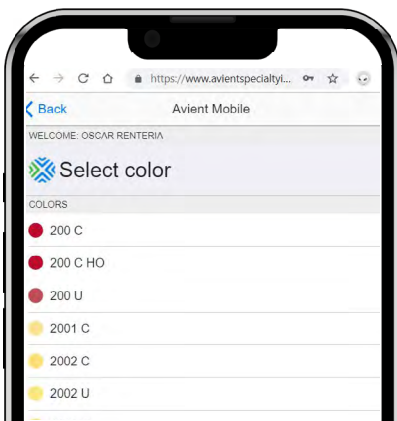

You can select the right ink for your needs by searching for the fabric you are printing on and reviewing the options available. After identifying an ink well-suited to your needs, quickly download a product information bulletin (PIB)—all available at your fingertips.

## IMS 3.0 MOBILE

IMS 3.0 Mobile allows you to match Pantone®-approved formulas for Wilflex™ color mixing systems.

1. Go to <https://www.avientspecialtyinks.com/ims-mobile>.

2. Enter your credentials. If you don't have an IMS 3.0 Mobile account or forgot your password, use the hyperlinks at the bottom of the page.

3. Select “IMS3.0 Mobile.”

4. Select the brand and mixing system you need. Enter a text to search, then click in the blue button.

5. Select the color you need from the drop-down list.

6. Enter the quantity and the unit you need. Select “Get Formula” to obtain the formula for the color. Select “Print Formula” to save and print your results.

## INK SELECTOR TOOL

The Ink Selector Tool makes it even easier to find the right Wilflex™ ink for your needs, while providing useful technical information.

1. Go to <https://www.avientspecialtyinks.com/ims-mobile>.