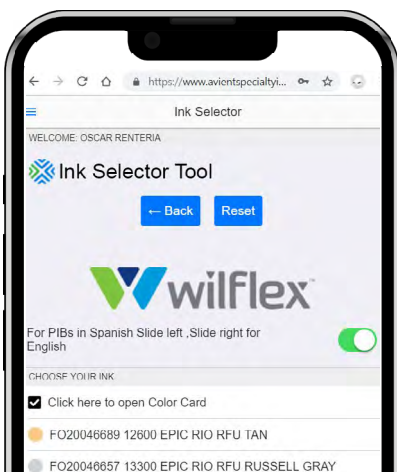

8. Choose the ink you are interested in to download the product information bulletin (PIB). For PIBs in Spanish, slide the button on the right. If this category is part of a color range, a hyperlink to the color card will also appear.

To learn more about Avient's ink room management and IMS 3.0, please visit <https://www.avientspecialtyinks.com/services/ink-room-management>.