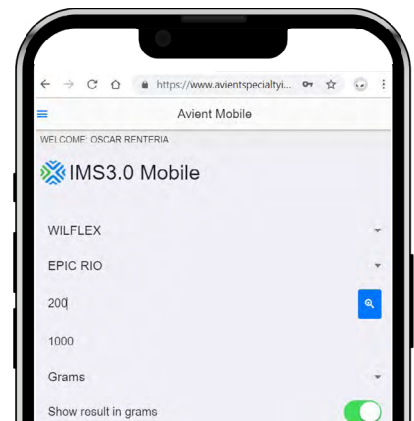

Users of our **Avient Specialty Inks Mobile** app are already accustomed to the ease of access to our Pantone® -approved color formulas from your mobile phone or tablet. Introducing an additional tool for users of Avient Specialty Inks Mobile—the Ink Selector Tool.

You can select the right ink for your needs by searching for the fabric you are printing on and reviewing the options available. After identifying an ink well-suited to your needs, quickly download a product information bulletin (PIB)—all available at your fingertips.

## IMS 3.0 MOBILE

IMS 3.0 Mobile allows you to match Pantone®-approved formulas for Wilflex™ color mixing systems.

1. Go to <https://www.avientspecialtyinks.com/ims-mobile>.

2. Enter your credentials. If you don't have an IMS 3.0 Mobile account or forgot your password, use the hyperlinks at the bottom of the page.

3. Select “IMS3.0 Mobile.”

4. Select the brand and mixing system you need. Enter a text to search, then click in the blue button.

5. Select the color you need from the drop-down list.

6. Enter the quantity and the unit you need. Select “Get Formula” to obtain the formula for the color. Select “Print Formula” to save and print your results.