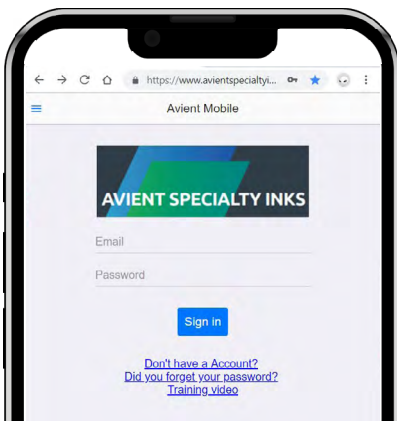

IMS 3.0 MOBILE

IMS 3.0 Mobile allows you to match Pantone®-approved formulas for Wilflex™ color mixing systems.

1. Go to <https://www.avientspecialtyinks.com/ims-mobile>.

2. Enter your credentials. If you don't have an IMS 3.0 Mobile account or forgot your password, use the hyperlinks at the bottom of the page.