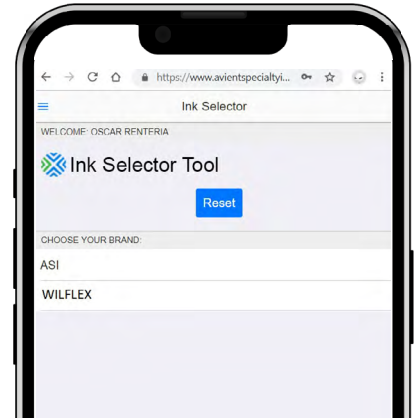

## INK SELECTOR TOOL

The Ink Selector Tool makes it even easier to find the right Wilflex™ ink for your needs, while providing useful technical information.

1. Go to <https://www.avientspecialtyinks.com/ims-mobile>.

2. Enter your credentials. If you don't have an IMS 3.0 Mobile account or forgot your password, use the hyperlinks at the bottom of the page.

3. Select "Ink Selector Tool"

4. Select the brand you would like to explore.