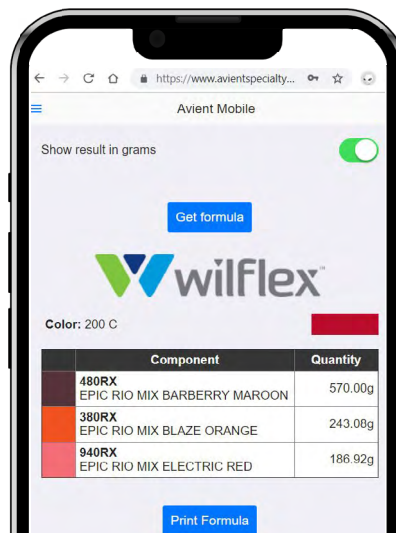

You can select the right ink for your needs by searching for the fabric you are printing on and reviewing the options available. After identifying an ink well-suited to your needs, quickly download a product information bulletin (PIB)—all available at your fingertips.

## IMS 3.0 MOBILE

IMS 3.0 Mobile allows you to match Pantone®-approved formulas for Wilflex™ color mixing systems.

1. Go to <https://www.avientspecialtyinks.com/ims-mobile>.

2. Enter your credentials. If you don't have an IMS 3.0 Mobile account or forgot your password, use the hyperlinks at the bottom of the page.

3. Select “IMS3.0 Mobile.”

4. Select the brand and mixing system you need. Enter a text to search, then click in the blue button.

5. Select the color you need from the drop-down list.

6. Enter the quantity and the unit you need. Select “Get Formula” to obtain the formula for the color. Select “Print Formula” to save and print your results.

## INK SELECTOR TOOL

The Ink Selector Tool makes it even easier to find the right Wilflex™ ink for your needs, while providing useful technical information.

1. Go to <https://www.avientspecialtyinks.com/ims-mobile>.