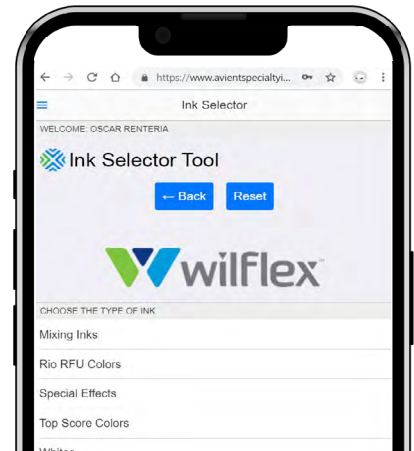

## INK SELECTOR TOOL

The Ink Selector Tool makes it even easier to find the right Wilflex™ ink for your needs, while providing useful technical information.

1. Go to <https://www.avientspecialtyinks.com/ims-mobile>.

2. Enter your credentials. If you don't have an IMS 3.0 Mobile account or forgot your password, use the hyperlinks at the bottom of the page.

3. Select "Ink Selector Tool"

4. Select the brand you would like to explore.

5. Select the ink chemistry you need.

6. Select the type of fabric you will print on.

7. Select the product type to obtain the list of inks available.

8. Choose the ink you are interested in to download the product information bulletin (PIB). For PIBs in Spanish, slide the button on the right. If this category is part of a color range, a hyperlink to the color card will also appear.